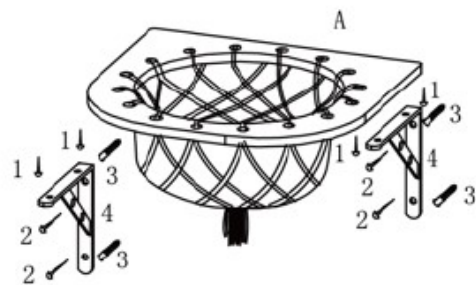

1

2

3

1X

A

4X ↑ D5*15mm (1)

1X

B

4X ↑ D5*50mm (2)

1X

C

4X ↑ (3)

2X (4)

Where comfort meets style

BOHEMIAN

zooplus SE | Sonnenstraße 15 | 80331 München |
 Germany | www.zooplus.com |
 service@zooplus.com
 For GB market: zooplus Services Ltd. |
 30 St. Giles | Oxford | OX1 3LE | England
 Made in China